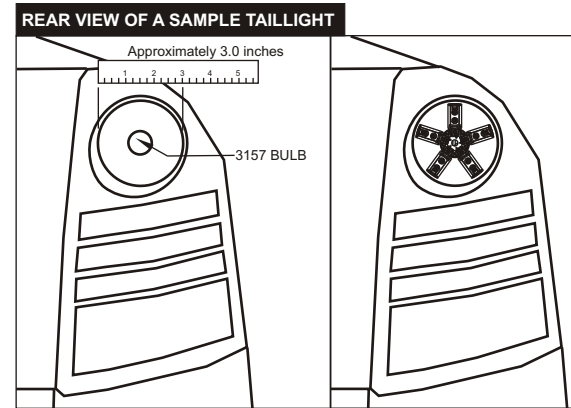

**GENERAL SELECTION GUIDE**

- Determine the bulb type which will be replaced.**  
*In this case it is the 3157 bulb.*
- Measure the approximate size of the lightbulb compartment with a ruler or tape measure.**  
*In this case, the measurement is 3.0 inches. Choose the Spiderlite with the next size down from the measurement which allows the arms to fully open inside this compartment. In this case, the small size at 2.74 inches would fit this application.*
- This application would take the 5 arm Wedge socket in the small size. Part# 5X2WR2**
- Follow the Spiderlite installation procedure.**