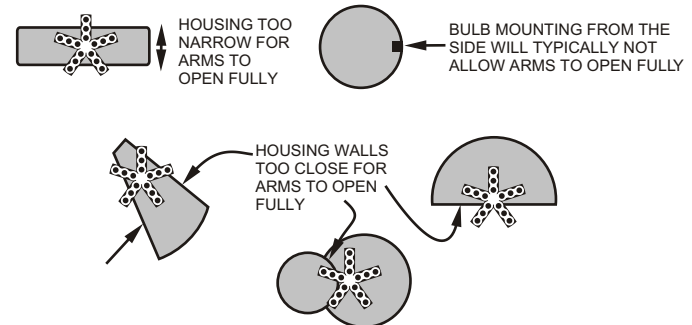

This chart is not all inclusive and is continuously updated. If your vehicle is not listed below, please refer to the General Selection Guide and the Selection Chart.

Notes:

1. 1156 and 1157 series sockets are generally used for vehicles model year 1998 and older.
2. 3xxx series wedge sockets are generally for 1998 and newer domestically manufactured vehicles.
3. 74xx series wedge sockets are generally for late model Japanese imports.